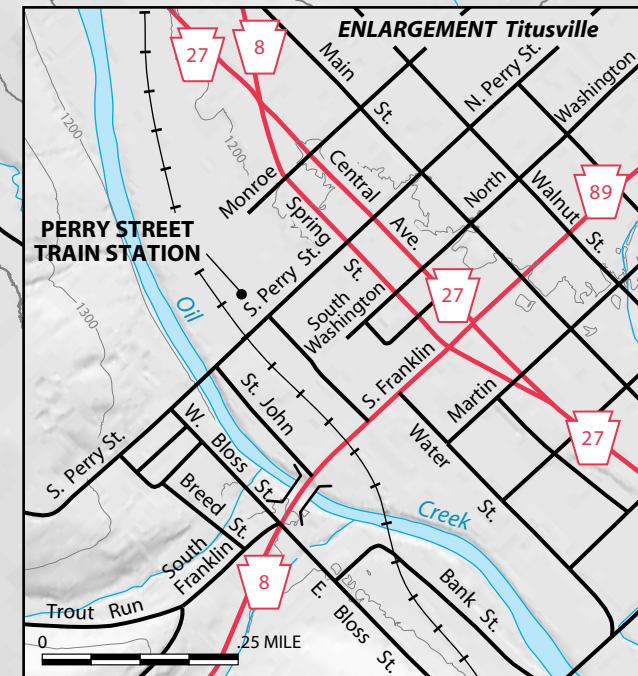

# OIL CREEK STATE PARK

- Park Office
- Train Station
- Historic Site
- Blue Symbols Mean ADA Accessible
- Public Phone
- Modern Restrooms
- Rustic Restroom
- Playground
- Picnic Area
- Picnic Pavilion
- Overnight Shelter
- Warming Hut
- Organized Group Tenting
- Scenic View
- Canoe Launch
- Parking Paved
- Parking Unpaved
- Self-guiding Nature Trail
- Hiking Trail
- Cross-country Ski Trail
- Bicycle Trail
- Gerard Hiking Trail
- Gate
- Unpaved Road

- State Park No Hunting
- State Park Hunting
- Drake Well Museum Property
- Delayed Harvest Area Artificial Lure Only