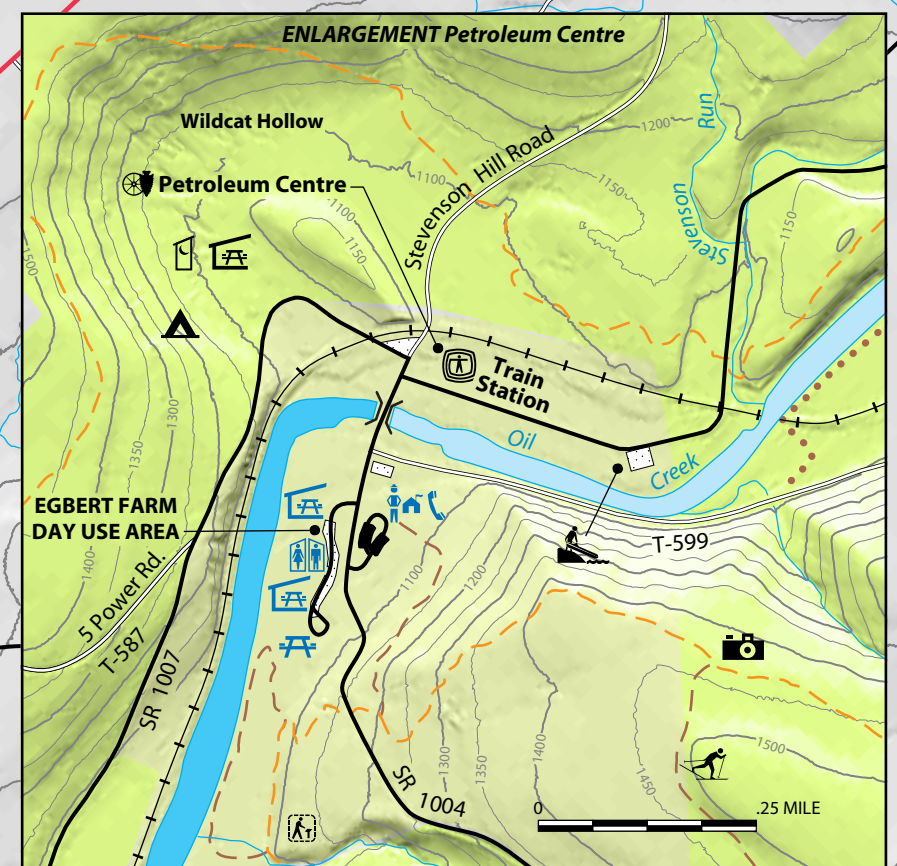

# OIL CREEK STATE PARK

- Park Office
- Train Station
- Historic Site
- Blue Symbols Mean ADA Accessible
- Public Phone
- Modern Restrooms
- Rustic Restroom
- Playground
- Picnic Area
- Picnic Pavilion
- Overnight Shelter
- Warming Hut
- Organized Group Tenting
- Scenic View
- Canoe Launch
- Parking Paved
- Parking Unpaved
- Self-guiding Nature Trail
- Hiking Trail
- Cross-country Ski Trail
- Bicycle Trail
- Gerard Hiking Trail
- Gate
- Unpaved Road

- State Park No Hunting
- State Park Hunting
- Drake Well Museum Property
- Delayed Harvest Area Artificial Lure Only