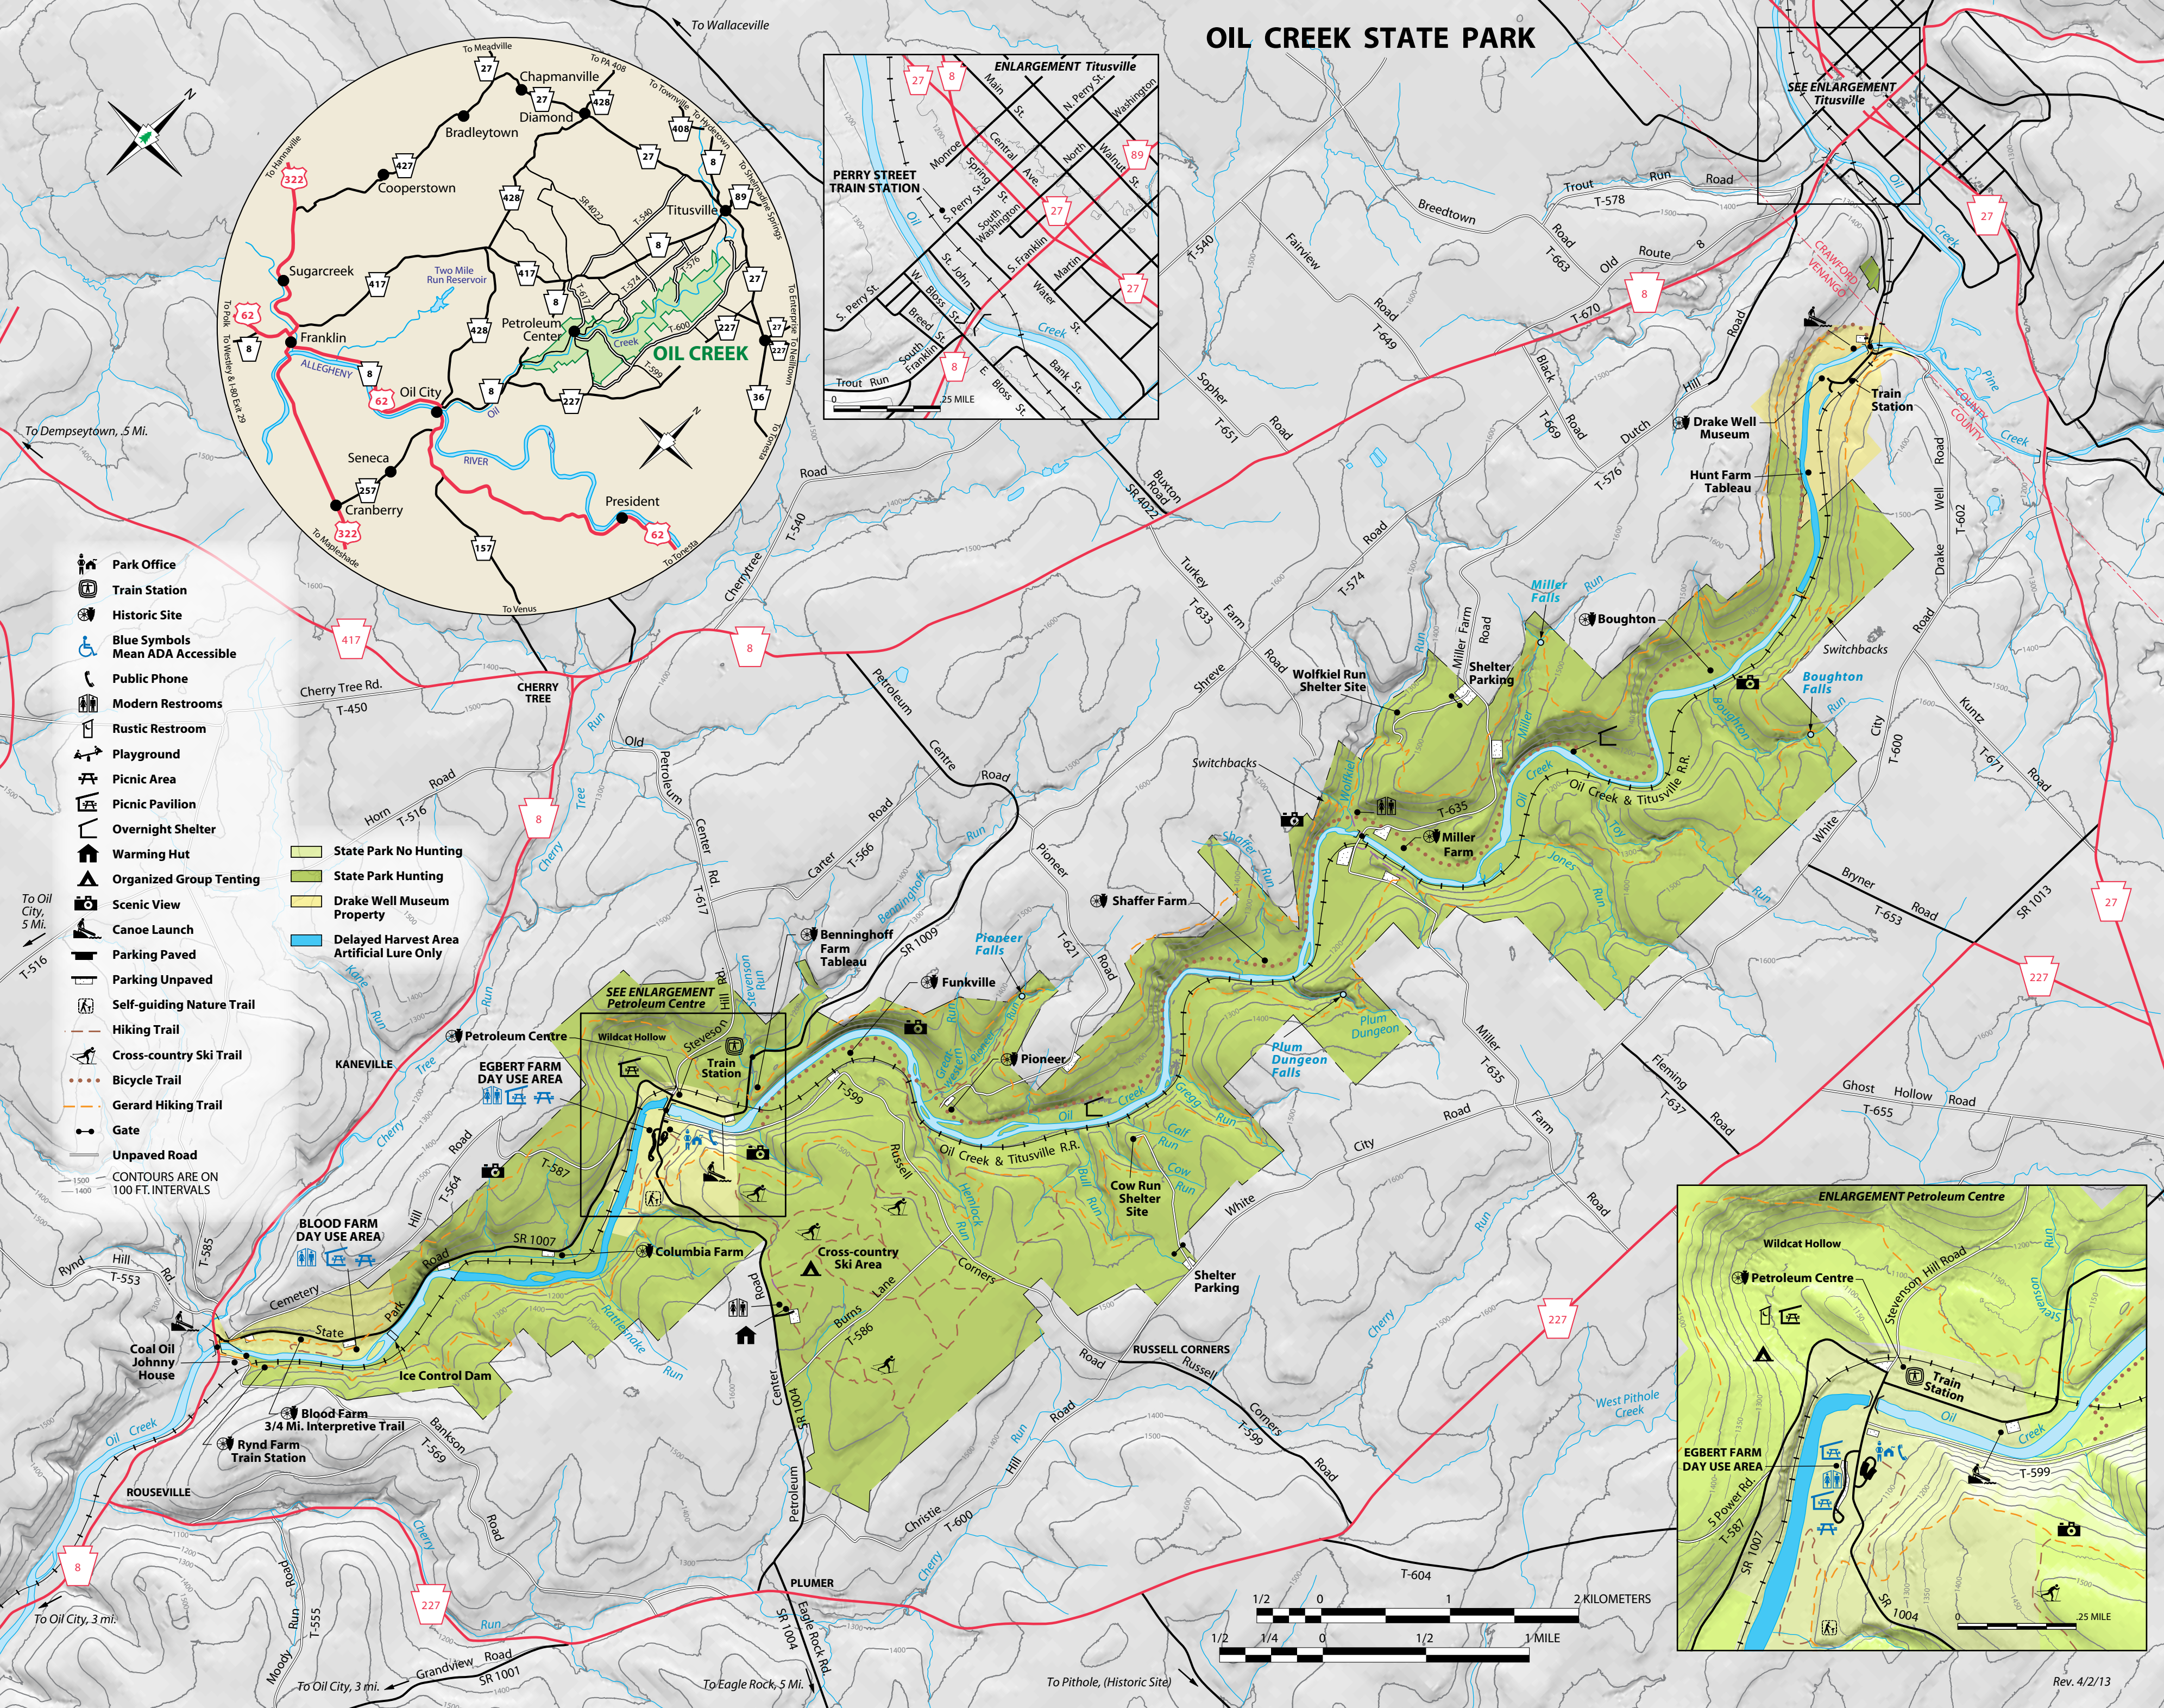

# OIL CREEK STATE PARK

- Park Office
- Train Station
- Historic Site
- Blue Symbols Mean ADA Accessible
- Public Phone
- Modern Restrooms
- Rustic Restroom
- Playground
- Picnic Area
- Picnic Pavilion
- Overnight Shelter
- Warming Hut
- Organized Group Tenting
- Scenic View
- Canoe Launch
- Parking Paved
- Parking Unpaved
- Self-guiding Nature Trail
- Hiking Trail
- Cross-country Ski Trail
- Bicycle Trail
- Gerard Hiking Trail
- Gate
- Unpaved Road

- State Park No Hunting
- State Park Hunting
- Drake Well Museum Property
- Delayed Harvest Area Artificial Lure Only